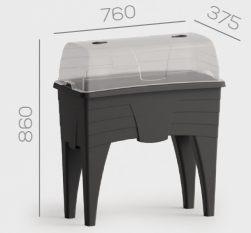

5

60 L

0,286 m³

ABS2

4

60 L

0,290 m³