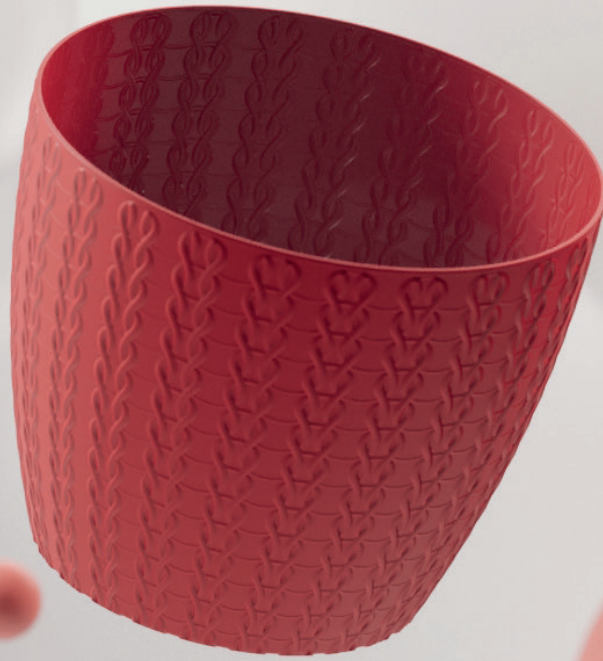

serinova®
Window to Nature

başak