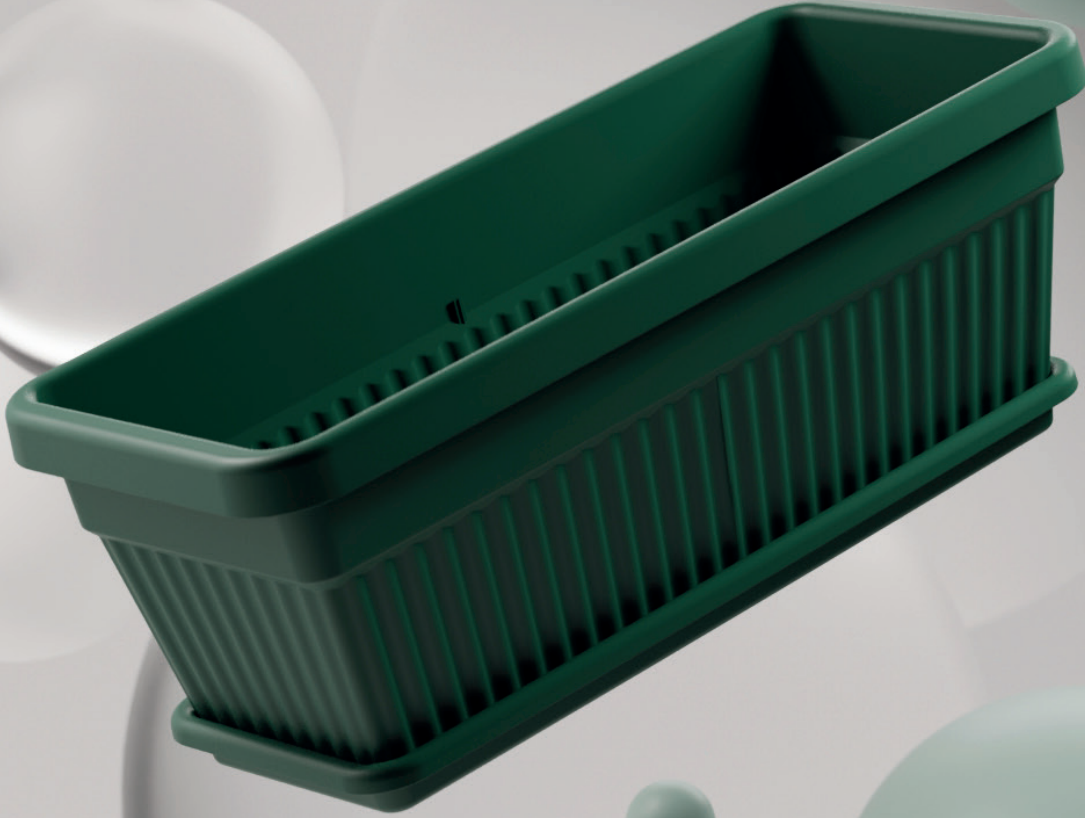

serinova®
Window to Nature

kemer bahçe
kemer garden