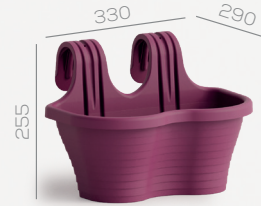

20

3 L

0,106 m³

TOM4