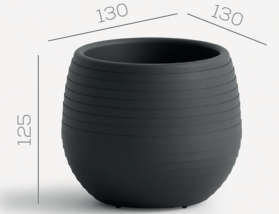

36	Ø A. Çap: 96mm
0.55 L	0,066 m³

ESO5

36	Ø A. Çap: 130mm
1,3 L	0,080 m³

palet içi adet
boxes per pallet

256