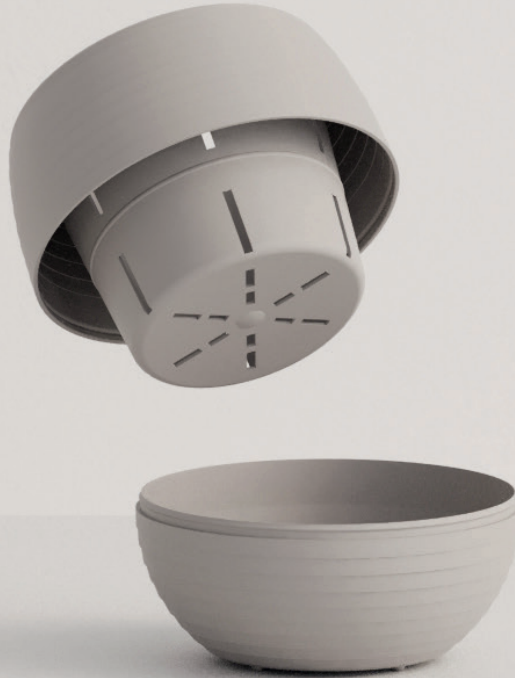

renkler
colors