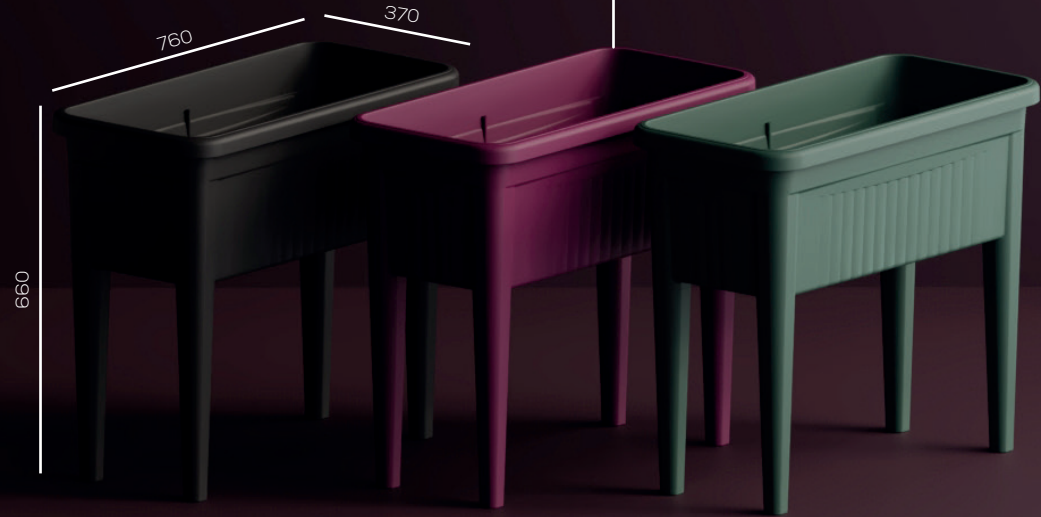

AB03

5

60 L

0,286 m³

102
antrasit

206
vişne

203
yeşil