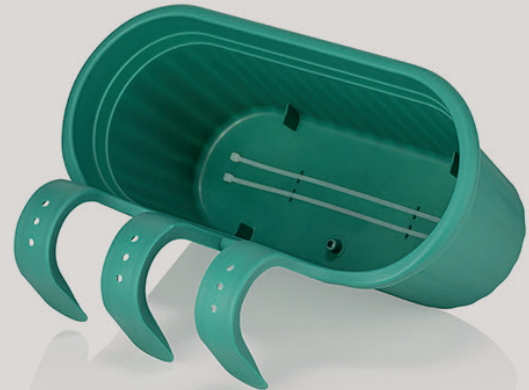

balkon askılı
balcony hanging planter

uv katkılı
uv stabilized

iç mekan bitkileri
indoor planter

dış mekan bitkileri
outdoor planter

renkler
colors

103

102

101

TOM1

40

3 L

0,101 m³

TOM2

20

6,5 L

0,103 m³

palet içi adet
boxes per pallet

20