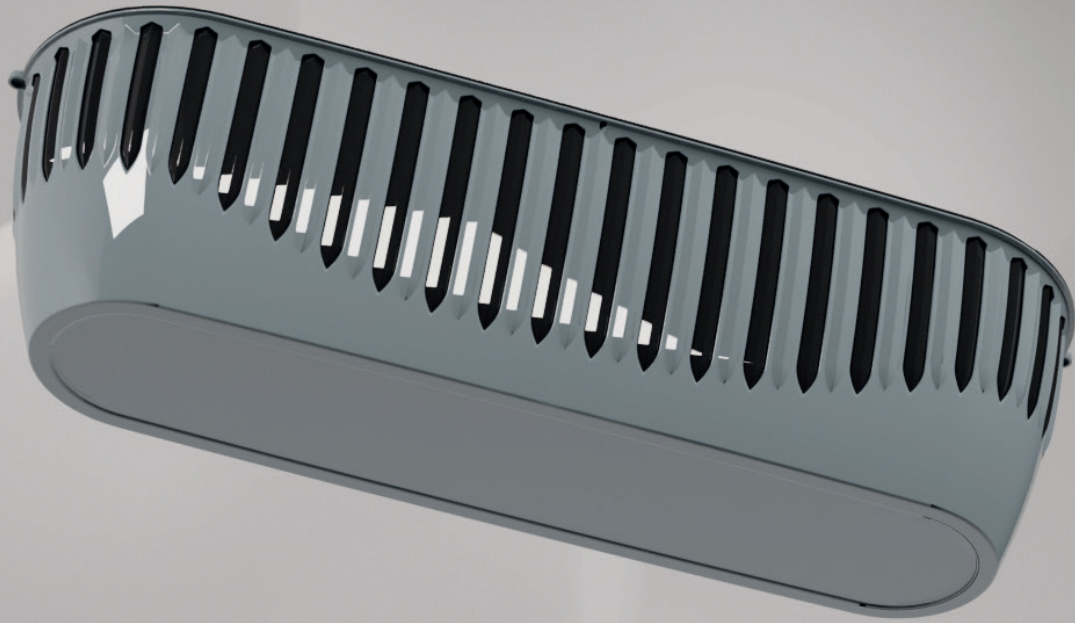

serinova®
Window to Nature

piyano balkon
piano balcony