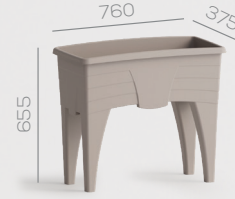

palet ii adet
boxes per pallet

6

FNS1

AB02

5

60 L

0,286 m³

ABS2

4

60 L

0,290 m³

renkler
colors

206
vişne

102
antrasit

203
yeşil

204
kirli beyaz