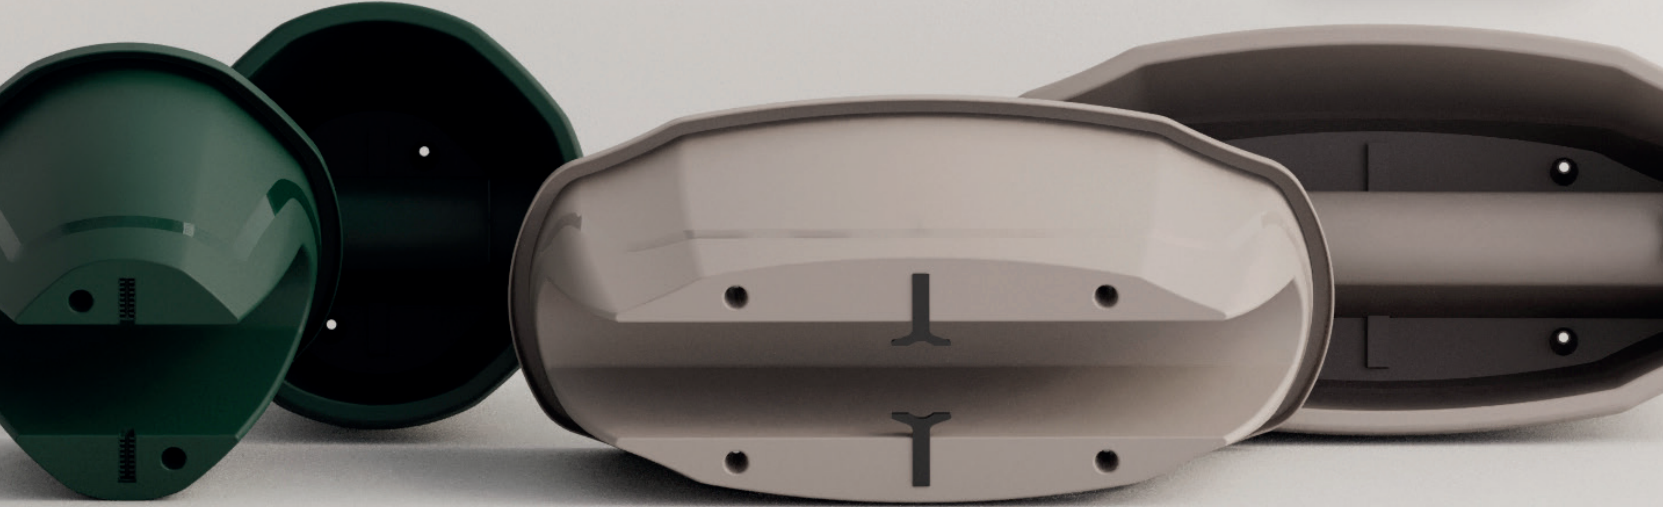

10

15,5 L 0,082 m³

palet ii adet
boxes per pallet

36