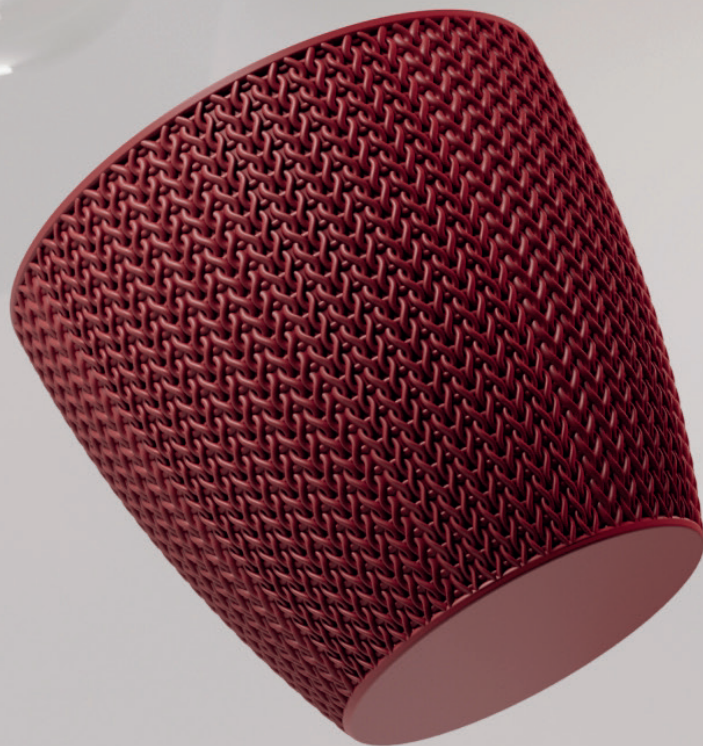

serinova®
Window to Nature

sümela