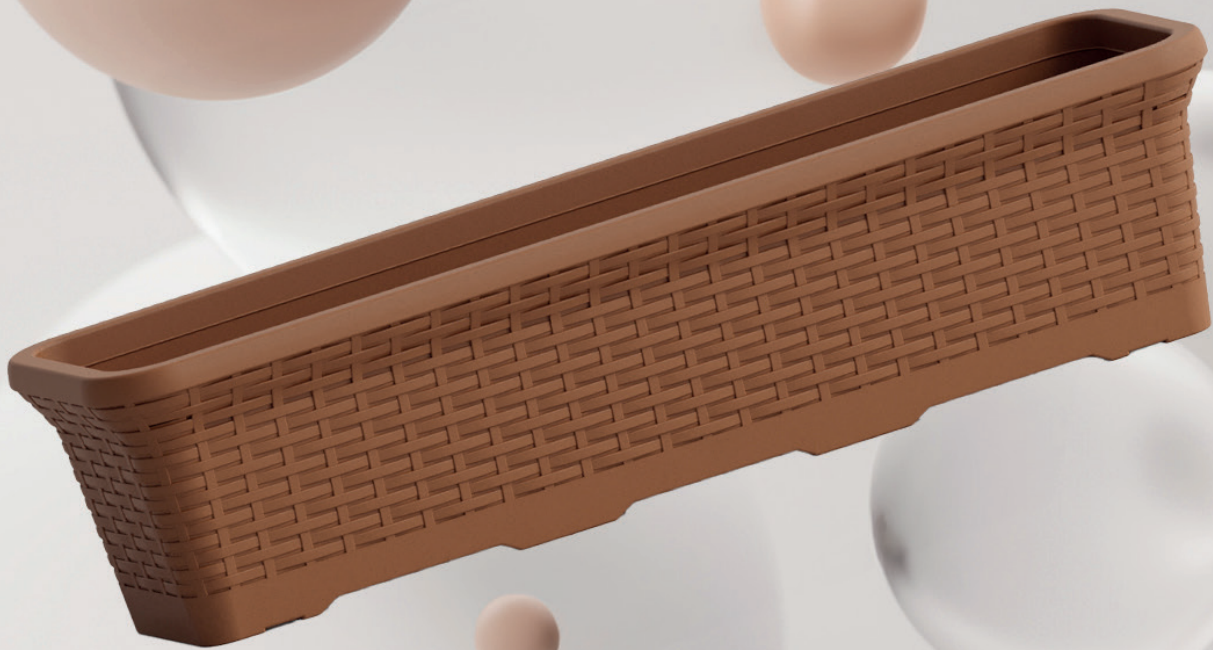

serinova®
Window to Nature

hasır balkon

mech balcony