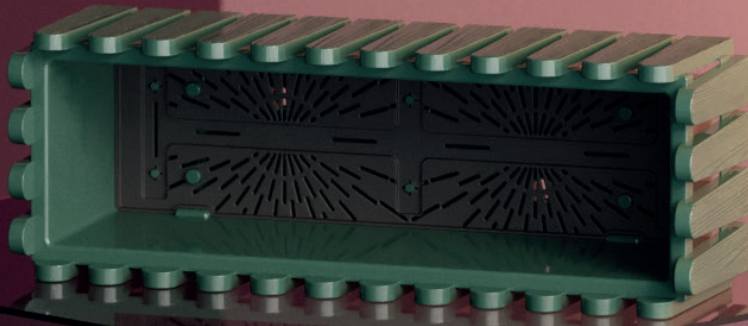

Istanbul Planter is a round planter model that stands out with its fence-like colorful design. This special planter elegantly showcases your plants while adding sophistication and color to your garden or indoor spaces. Istanbul Planter is an ideal choice for creating a modern and aesthetic atmosphere with its colorful design.