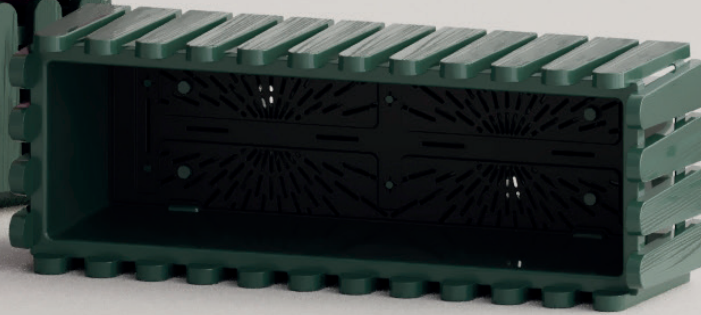

renkler
colors

201
beyaz

202
siyah

203
yeřil

206
viřne

208
altın